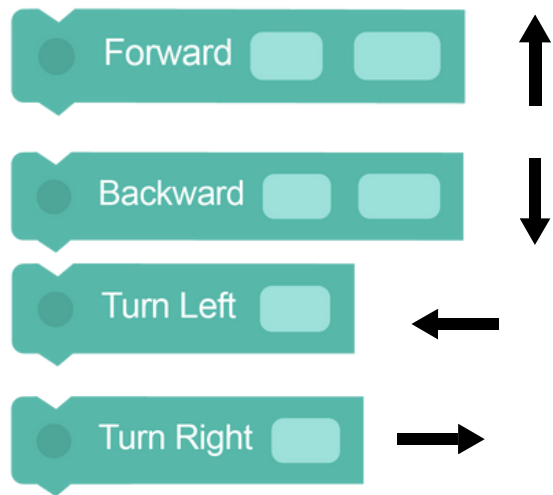

BLOCKLY COLORS

Color the Blockly blocks to match the app.

START

DRIVE

LOOK

LIGHT

BLOCKLY COLORS

Color the Blockly blocks to match the app.

SOUND 

ANIMATION 

CONTROL 

ACCESSORY 

BLOCKLY COLORS

Color the Blockly blocks to match the app.

START

DRIVE